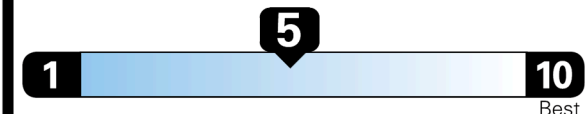

Fuel Economy & Greenhouse Gas Rating (tailpipe only)