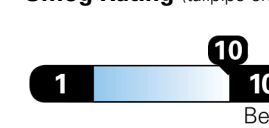

Smog Rating (tailpipe only)

Actual results will vary for many reasons, including driving conditions and how you drive and maintain your vehicle. The average new vehicle gets 29 MPG and costs $8,500 to fuel over 5 years. Cost estimates are based on 15,000 miles per year at $0.17 per kW-hr. MPGe is miles per gasoline gallon equivalent. Vehicle emissions are a significant cause of climate change and smog.

fueleconomy.gov

Calculate personalized estimates and compare vehicles