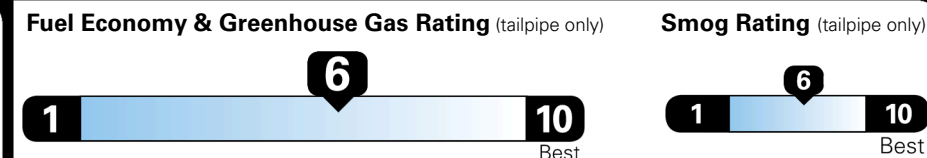

EPA DOT Fuel Economy and Environment

Gasoline Vehicle

Fuel Economy

29 MPG
combined city/hwy

29 city   30 highway

3.4 gallons per 100 miles

Standard SUVs range from 12 to 115 MPG. The best vehicle rates 146 MPGe.

You save $0
in fuel costs over 5 years compared to the average new vehicle.

Annual fuel cost $1,700